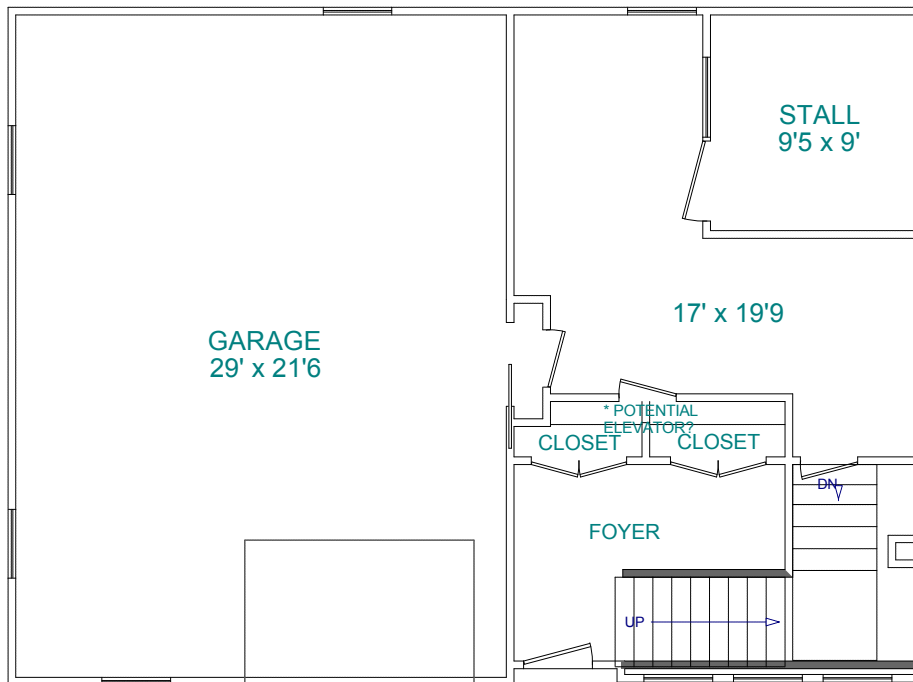

**Second Floor**  
Ceiling Height- 16'7"

**First Floor**  
Carriage House

These plans are for marketing purposes only and to provide general information. Plans created by Dimensions (978) 794 3993 [www.dimensionshomepage.com](http://www.dimensionshomepage.com)